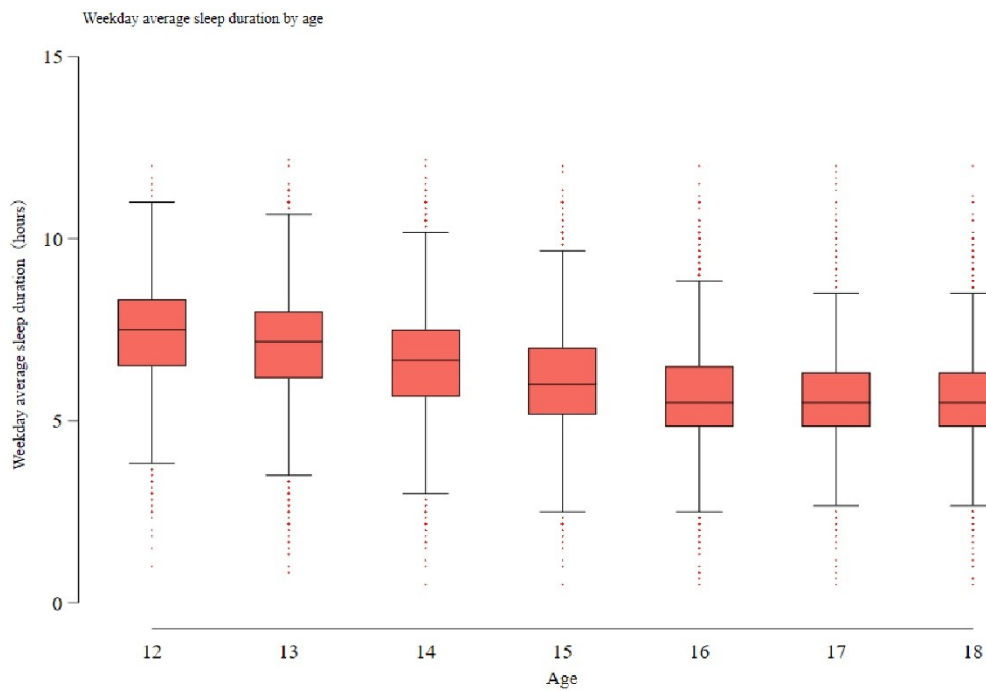

Supplementary file

Supplementary Figure 1. Secondhand Smoke Exposure Trends in Korean Adolescents, (2021-2024) (N=195664)

Supplementary Figure 2. Weekday average sleep duration

Supplementary Figure 3. Weekend average sleep duration