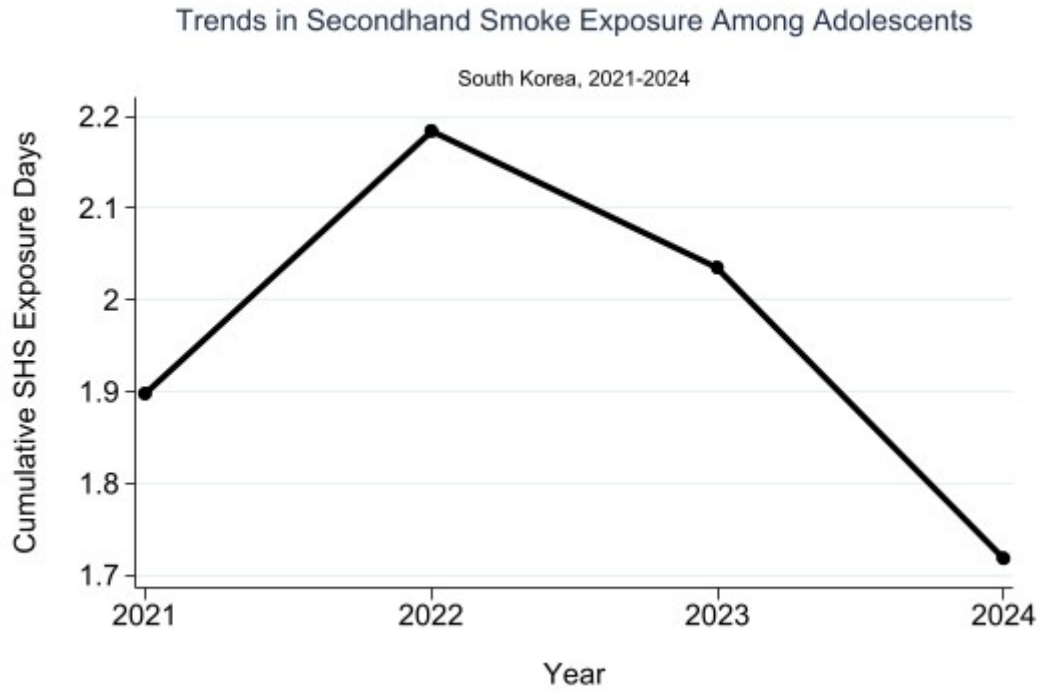

Supplementary file

Supplementary Figure 1. Secondhand Smoke Exposure Trends in Korean Adolescents, (2021-2024) (N=195664)

Supplementary Figure 2. Weekday average sleep duration

Supplementary Figure 3. Weekend average sleep duration