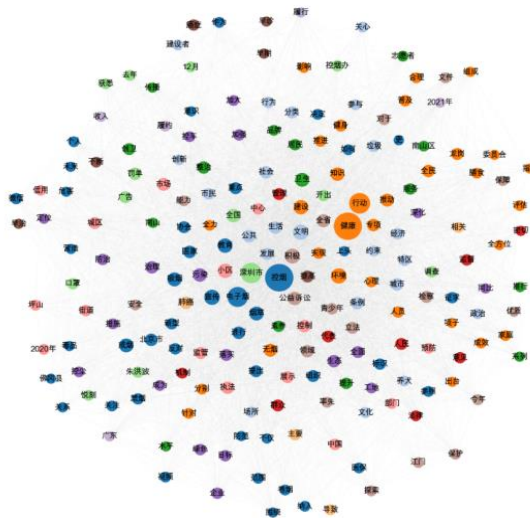

Appendix: Supplementary Figures

Supplementary Figure 1.1: Semantic Network diagram of Tobacco Control Coverage Pre-pandemic of People's Daily

Supplementary Figure 1.2: Semantic Network diagram of Tobacco Control Coverage Pre-pandemic of Nanfang Daily

Supplementary Figure 1.3: Semantic Network diagram of Tobacco Control Coverage Pre-pandemic of Macao Daily

Supplementary Figure 2.1: Semantic Network diagram of Tobacco Control Coverage during pandemic of Nanfang Daily

Supplementary Figure 2.2: Semantic Network diagram of Tobacco Control Coverage during pandemic of Macao Daily