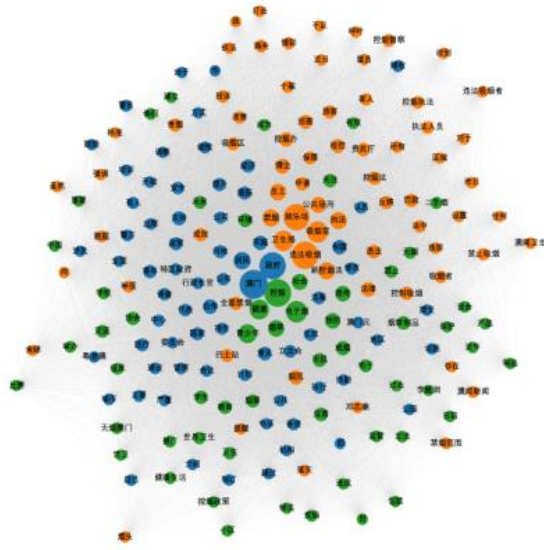

Appendix: Supplementary Figures

Supplementary Figure 1.1: Semantic Network diagram of Tobacco Control Coverage Pre-pandemic of People's Daily

Supplementary Figure 1.2: Semantic Network diagram of Tobacco Control Coverage Pre-pandemic of Nanfang Daily

Supplementary Figure 1.3: Semantic Network diagram of Tobacco Control Coverage Pre-pandemic of Macao Daily

Supplementary Figure 2.1: Semantic Network diagram of Tobacco Control Coverage during pandemic of Nanfang Daily

Supplementary Figure 2.2: Semantic Network diagram of Tobacco Control Coverage during pandemic of Macao Daily