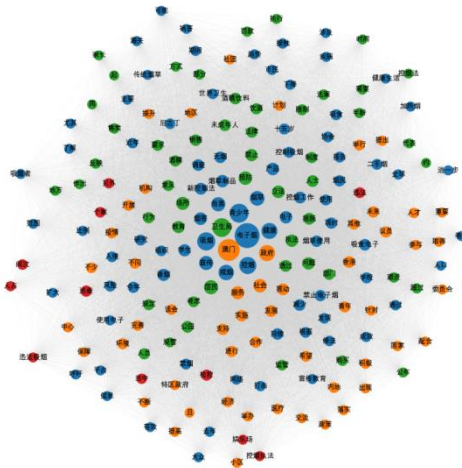

Appendix: Supplementary Figures

Supplementary Figure 1.1: Semantic Network diagram of Tobacco Control Coverage Pre-pandemic of People's Daily

Supplementary Figure 1.2: Semantic Network diagram of Tobacco Control Coverage Pre-pandemic of Nanfang Daily

Supplementary Figure 1.3: Semantic Network diagram of Tobacco Control Coverage Pre-pandemic of Macao Daily

Supplementary Figure 2.1: Semantic Network diagram of Tobacco Control Coverage during pandemic of Nanfang Daily

Supplementary Figure 2.2: Semantic Network diagram of Tobacco Control Coverage during pandemic of Macao Daily