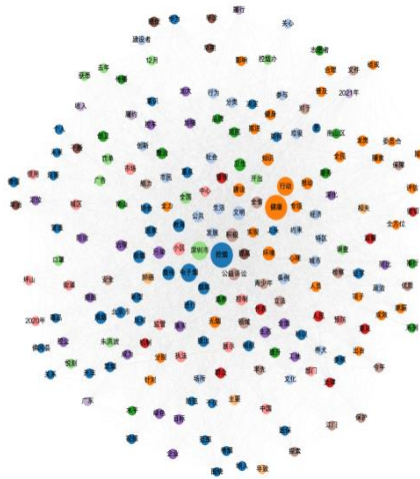

Appendix: Supplementary Figures

Supplementary Figure 1.1: Semantic Network diagram of Tobacco Control Coverage Pre-pandemic of People's Daily

Supplementary Figure 1.2: Semantic Network diagram of Tobacco Control Coverage Pre-pandemic of Nanfang Daily

Supplementary Figure 1.3: Semantic Network diagram of Tobacco Control Coverage Pre-pandemic of Macao Daily

Supplementary Figure 2.1: Semantic Network diagram of Tobacco Control Coverage during pandemic of Nanfang Daily

Supplementary Figure 2.2: Semantic Network diagram of Tobacco Control Coverage during pandemic of Macao Daily